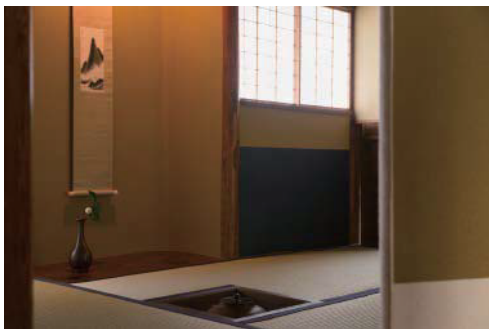

Tea Ceremony Experience

Simple tea ceremony tools are available.
If you make a reservation in advance,
you can experience a real tea ceremony.

Green tea tools

Tea bowl	5
Tea caddy	1
Tea spoon	1
Tea whisk	1
Tea cloth	1
Steel kettle	1
Tea set case	1

Rental Fee

1 set: 3,300 yen(tax included)

Rental Period

Check-in to Check-out

Available Rooms

SHIMAZUI MANOR, Bou House/Sou House
IZUMO HOUSE, Tsuki/Kumo

*Green Tea is not included.
Please purchase green tea.